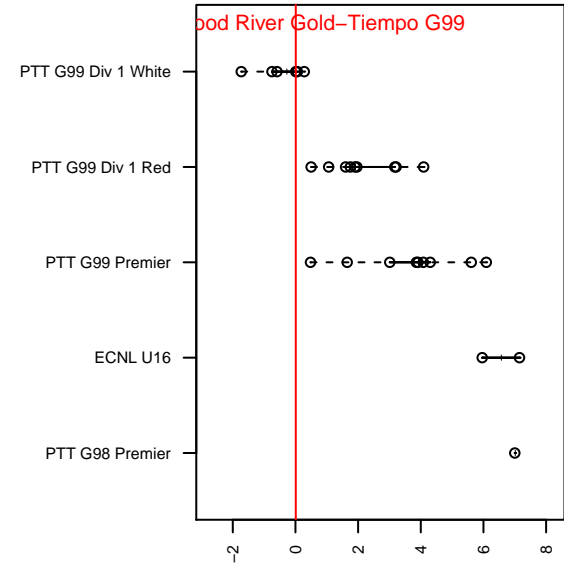

# BSC Hood River Gold-Tiempo G99

Bridlemile SC  
Hood River, OR  
G99 total strength=1124  
attack=3.43 defense=2.75  
fall league = PTT G99 Div 1 White

alt names used:  
BSC Hood River 99G Gold  
BSC Hood River 99G Gold

Venues played:  
2015 PTT G99 Division 1 White  
2015 OYS Presidents Cup G99

**BSC Hood River Gold-Tiempo G99**  
Dots are actual minus expected GF (blue circles) and GA (red triangles).  
Blue line is smoothed change in attack strength. Red is smoothed change in defense strength.

**attack and defense variance (black dot)  
relative to other teams  
and top 10 in region**

**attack and defense rating  
relative to others at age  
and all opponents in last 13 months**

**Performance relative to 13 month average**